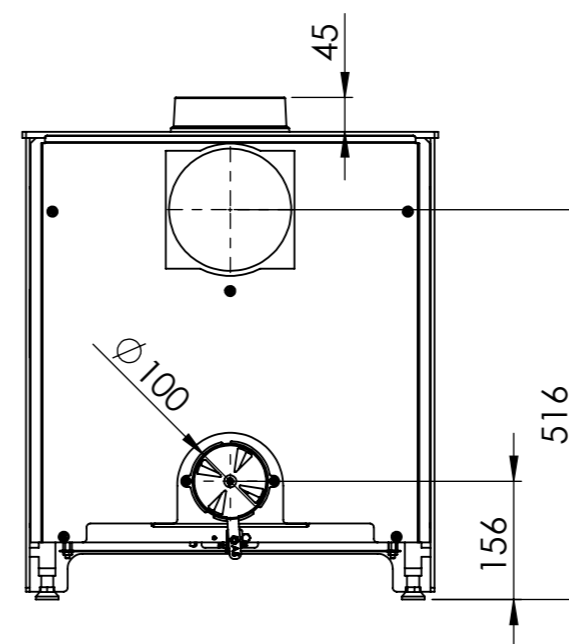

Serie	Ambition
Description	Ambition 5

\* 150 mm with insulation/ shielding of the flue gas connector