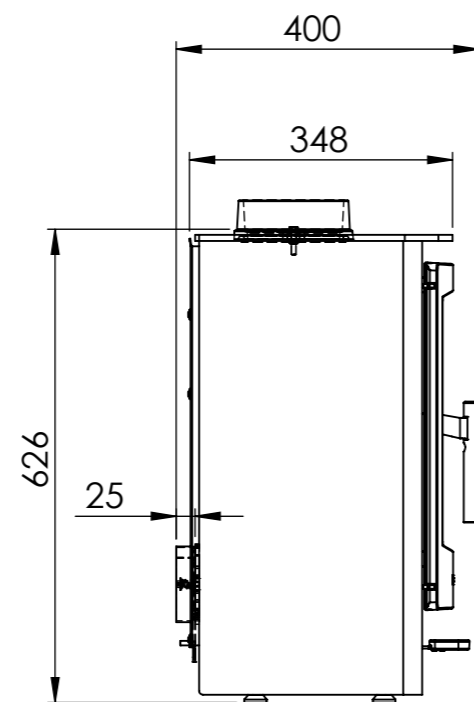

Serie	Ambition
Description	Ambition 5

\* 150 mm with insulation/ shielding of the flue gas connector