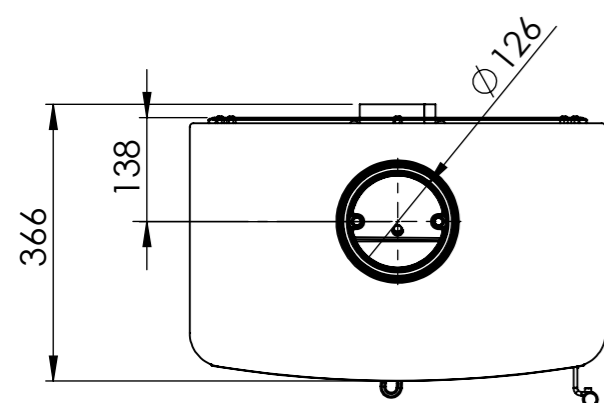

Serie	Ambition
Description	Ambition 5

\* 150 mm with insulation/ shielding of the flue gas connector