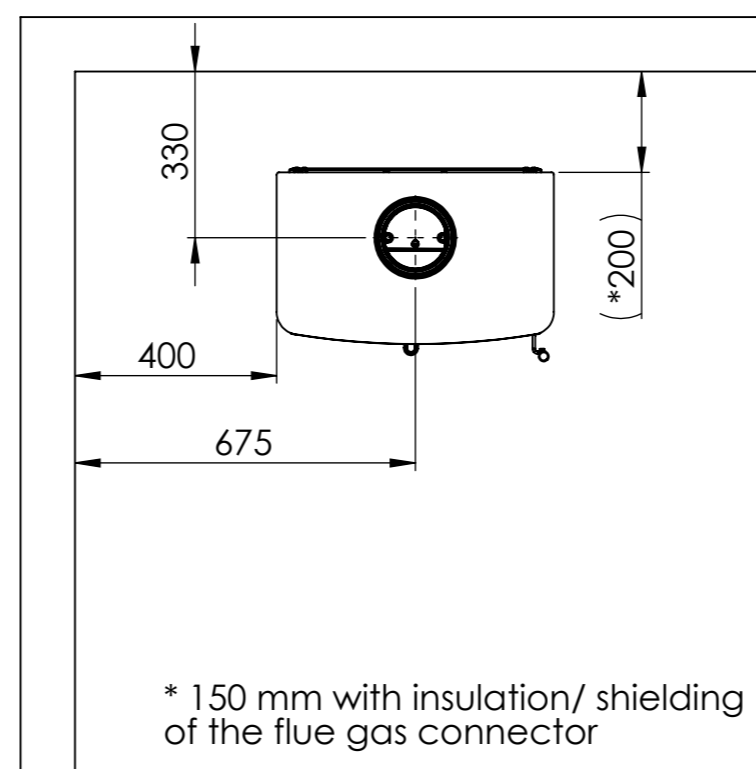

Serie	Ambition
Description	Ambition 5

\* 150 mm with insulation/ shielding of the flue gas connector