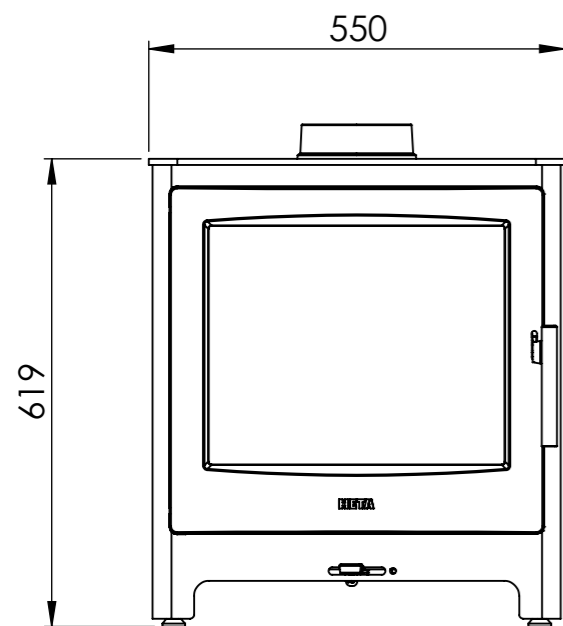

Serie	Ambition
Description	Ambition 5

\* 150 mm with insulation/ shielding of the flue gas connector